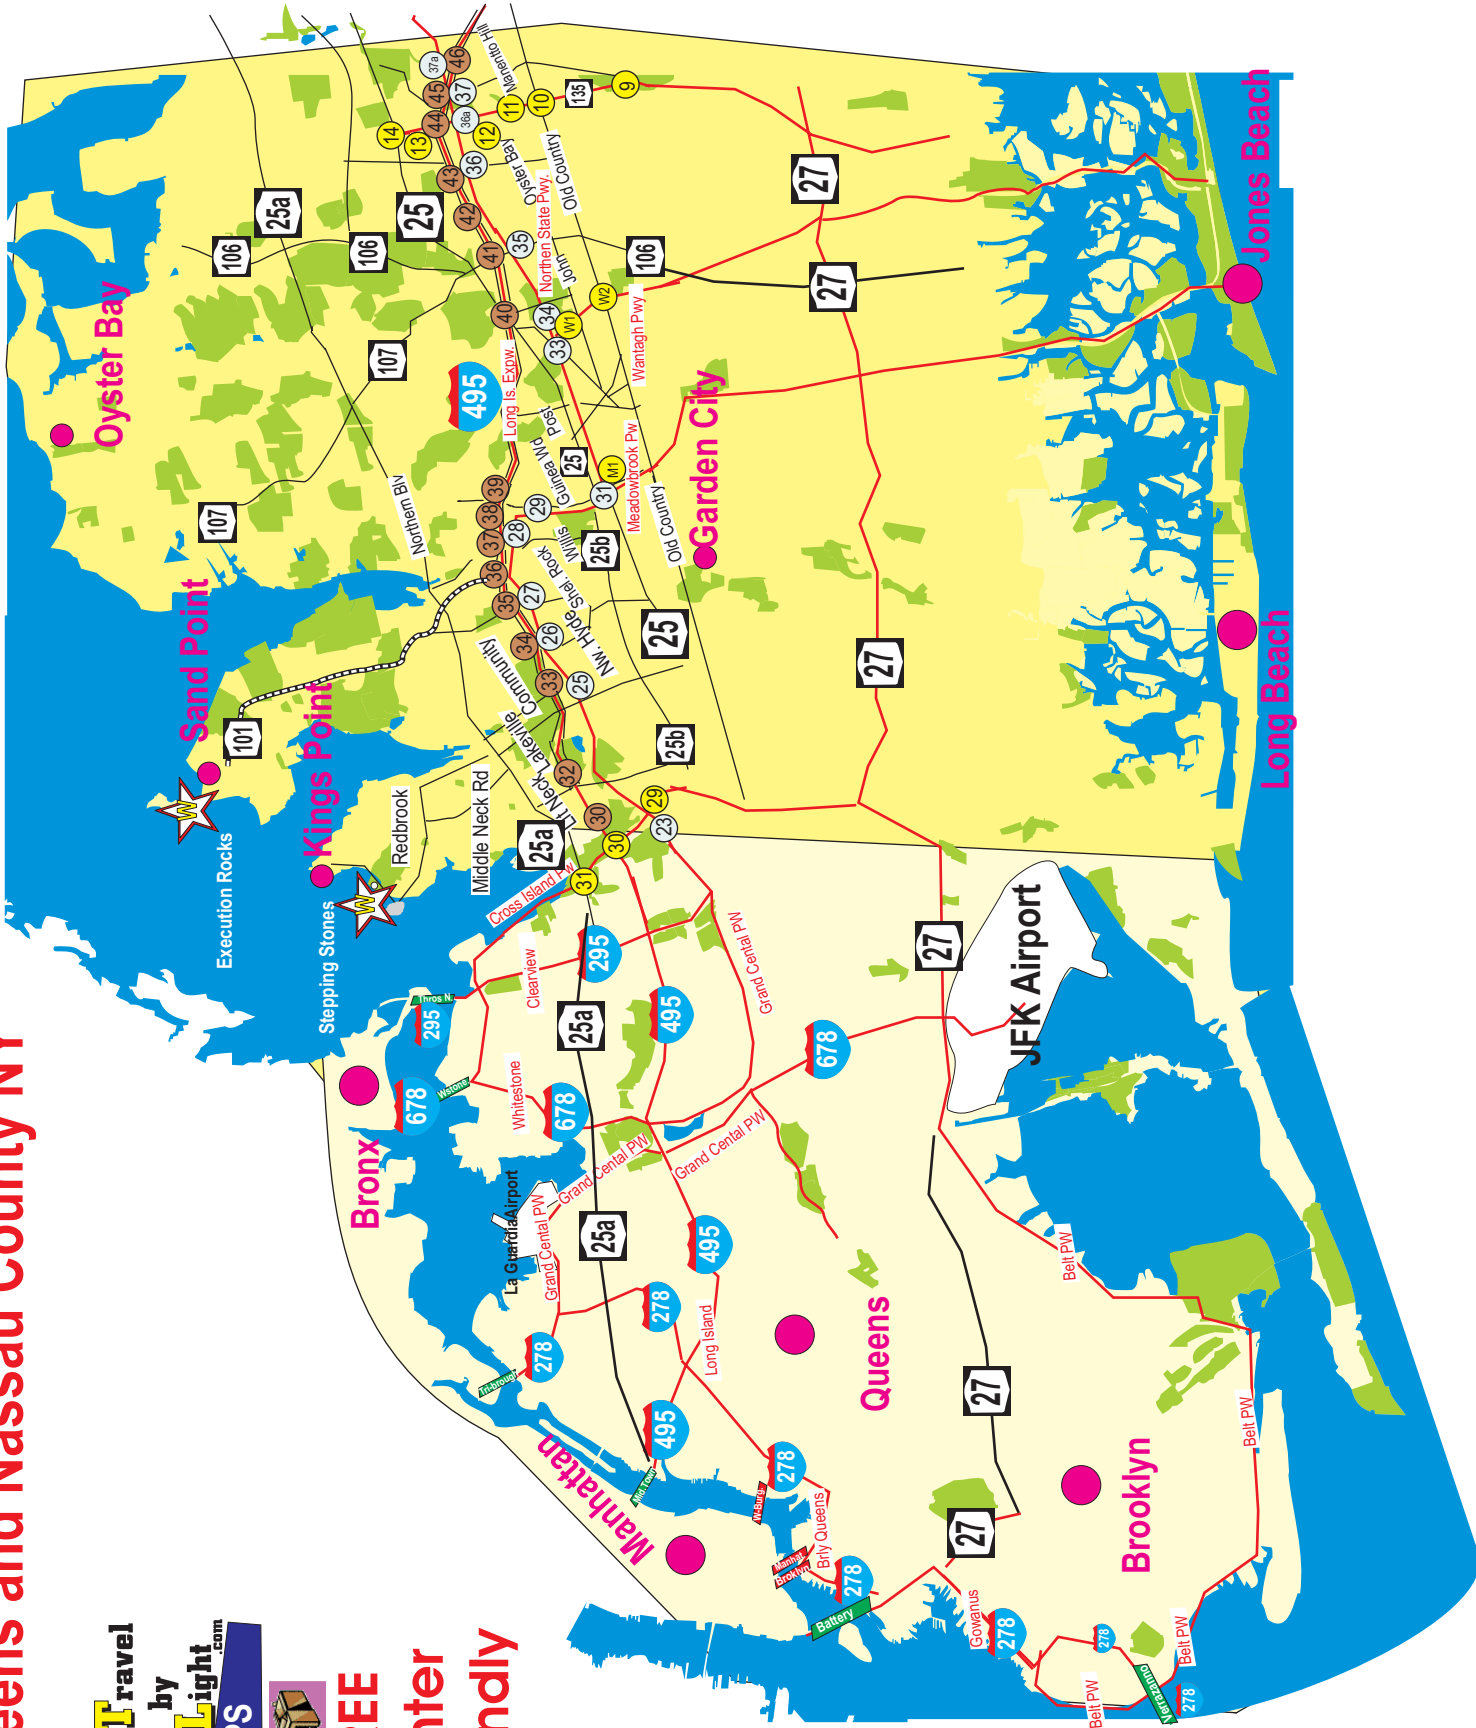

Queens and Nassau County NY

**FREE
Printer
Friendly**

**FREE
Printer
Friendly**

The American Airpower Museum is "just down the road and over a half century back in time." With hangars built and designed during World War II, filled with operational warplanes from that historic era and staffed with volunteers in authentic period flight gear, the American Airpower Museum brings to life powerful images from another era. Its squadron of flight ready aircraft include a B-17 Flying Fortress in the markings of the famous Memphis Belle, a twin engine Mitchell bomber, the famous P-40 Warhawk, with its tiger mouth markings, and more. The museum also offers a control tower retrofitted to the 1940's, a hangar whose design is reminiscent of Pearl Harbor on the eve of war and access to a fleet of vintage automobiles and trucks that add to the ambiance of this vivid chapter of American history. Because of its airport location it is the only historic aircraft collection in the region that can regularly return to the air, demonstrating the power and stunning beauty of aircraft designed for war. (taken from www.americanairpowermuseum.com)